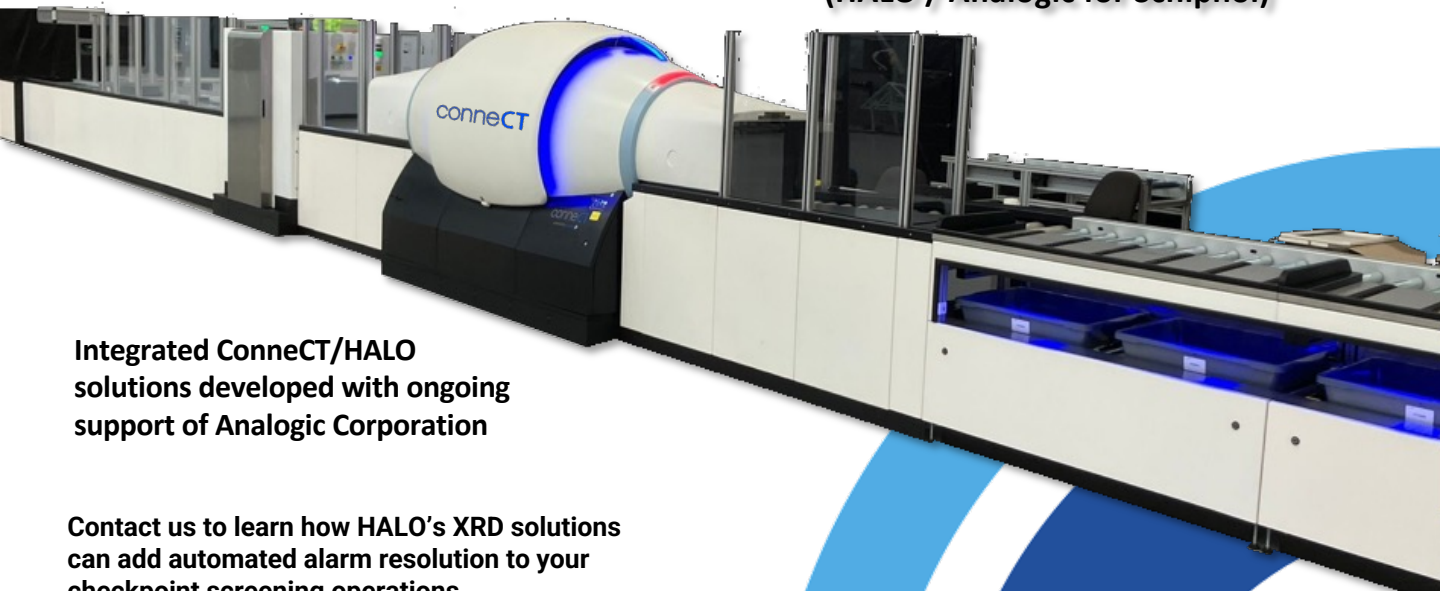

Protecting People and Infrastructure

HALO X-ray Diffraction Automated Alarm Resolution

Accelerating Checkpoint Screening Operations

HALO HXT264 in-line XRD alarm resolving system

Integrated CT/HALO solution (HALO / Rapiscan / Vanderlande for CPH)

Integrated CT/HALO Solutions Reduce False Alarm Rates by ~4x

- Automates Checkpoint CT Alarm Resolution
- Adds Through-Barrier Materials Identification
- Increases Checkpoint Throughput

**Integrated CT/HALO lanes at Copenhagen Airport
Amsterdam Schiphol Airport coming soon**

Integrated CT/HALO solution (HALO / Analogic for Schiphol)

Integrated Connect/HALO solutions developed with ongoing support of Analogic Corporation

Contact us to learn how HALO's XRD solutions can add automated alarm resolution to your checkpoint screening operations