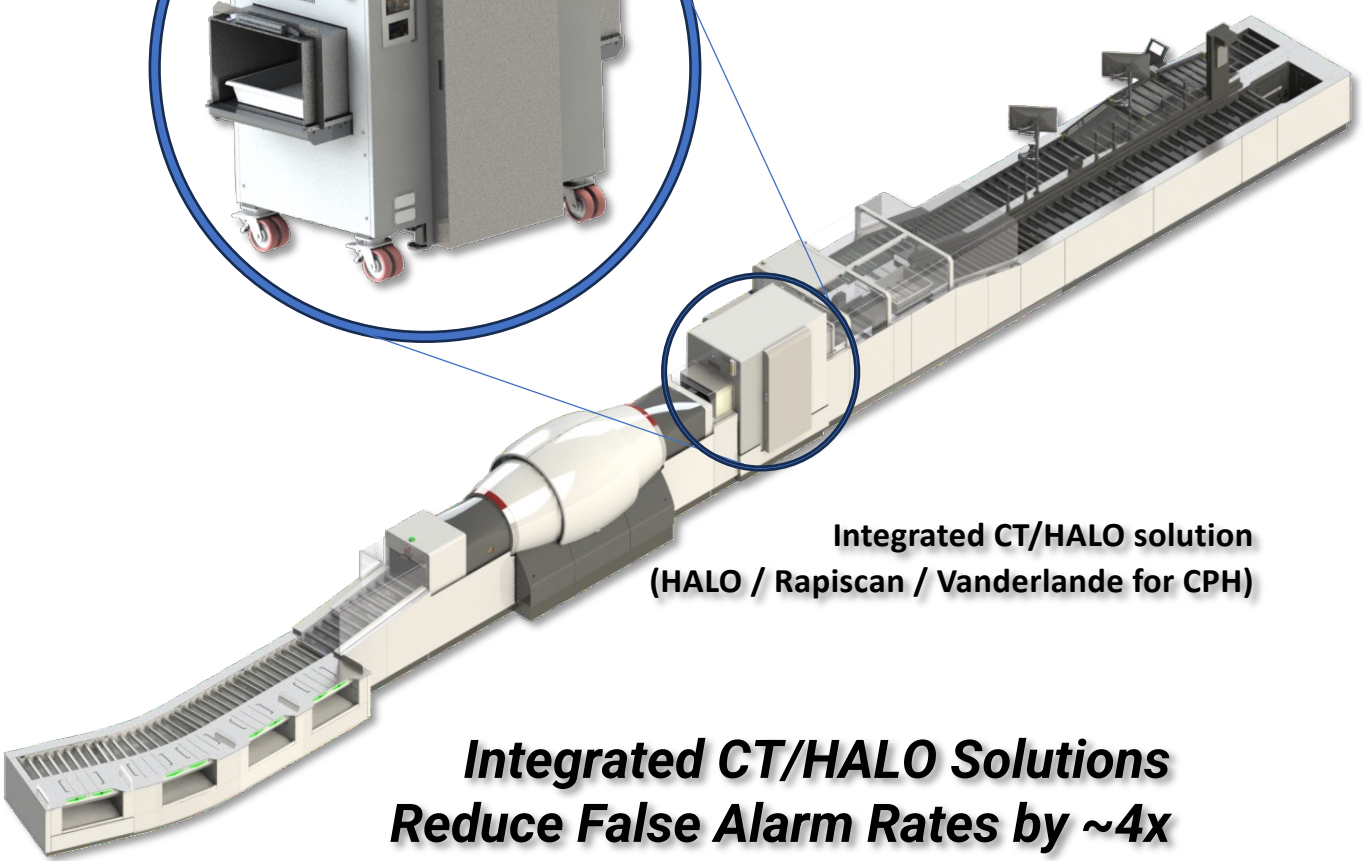

Protecting People and Infrastructure

HALO X-ray Diffraction Automated Alarm Resolution

Accelerating Checkpoint Screening Operations

HALO HXT264 in-line XRD alarm resolving system

Integrated CT/HALO solution (HALO / Rapiscan / Vanderlande for CPH)

Integrated CT/HALO Solutions Reduce False Alarm Rates by ~4x

- Automates Checkpoint CT Alarm Resolution
- Adds Through-Barrier Materials Identification
- Increases Checkpoint Throughput

**Integrated CT/HALO lanes at Copenhagen Airport
Amsterdam Schiphol Airport coming soon**

Integrated CT/HALO solution (HALO / Analogic for Schiphol)

Integrated Connect/HALO solutions developed with ongoing support of Analogic Corporation

Contact us to learn how HALO's XRD solutions can add automated alarm resolution to your checkpoint screening operations